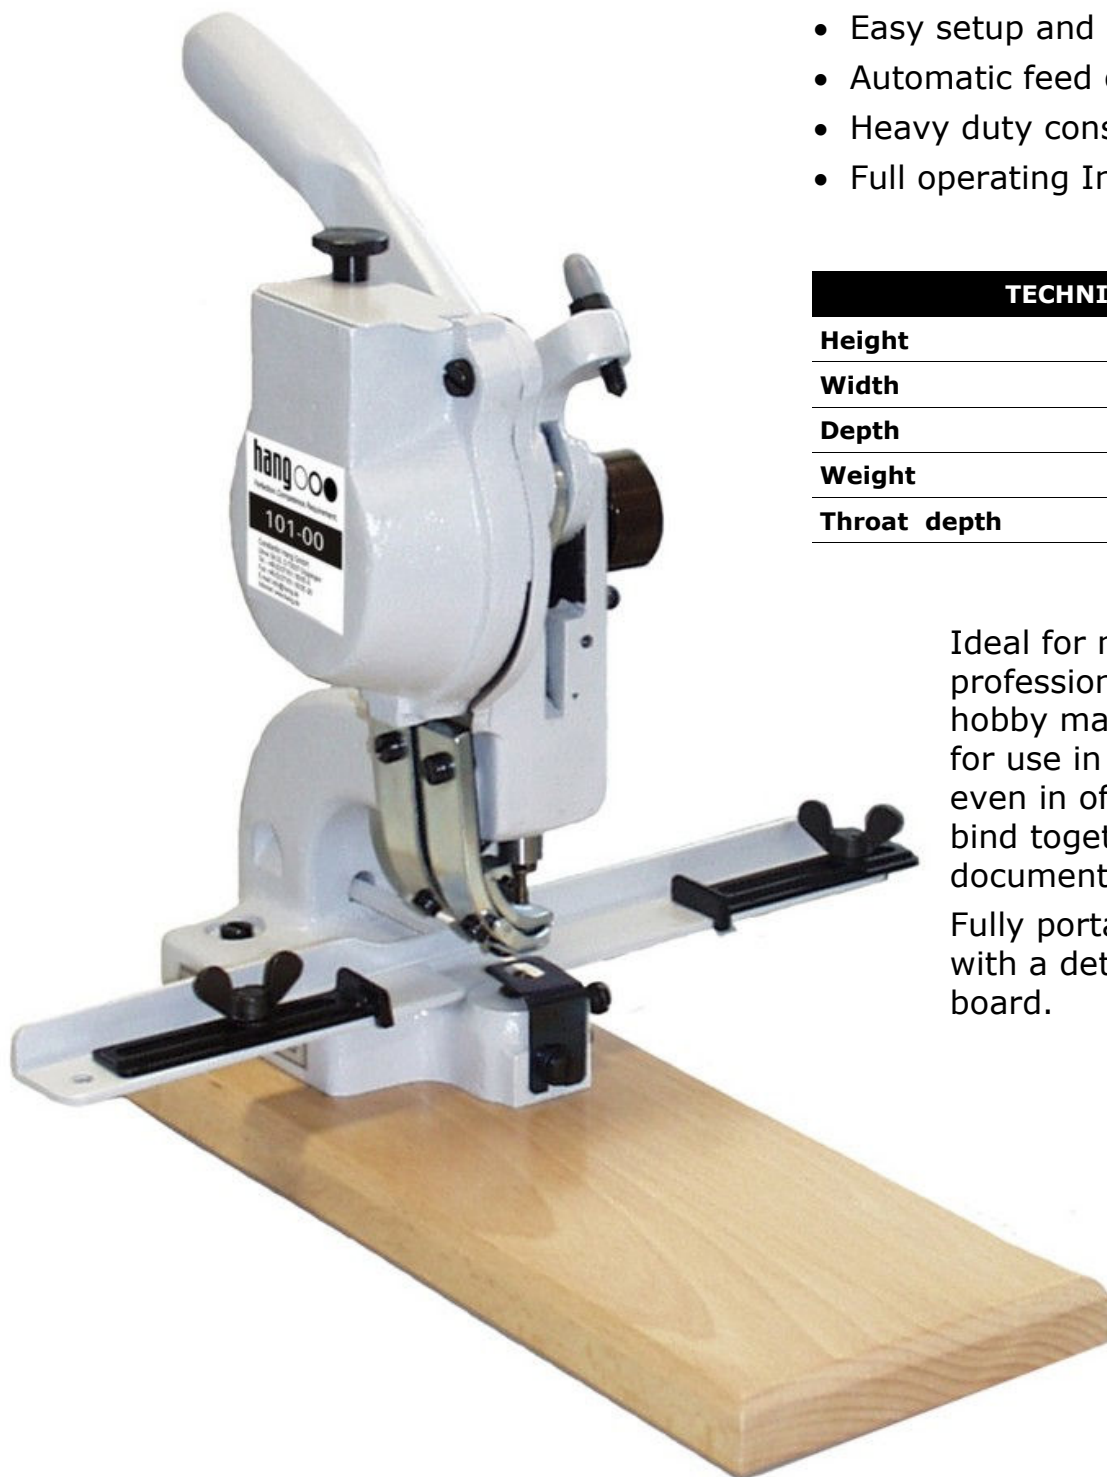

Piccolo III Eyelet Machine

Hand operated press capable of setting Stationary 24 & 25 eyelets in paper and card.

- Easy setup and operation
- Automatic feed of eyelets
- Heavy duty construction
- Full operating Instructions Supplied

TECHNICAL DATA

Height	330mm
Width	110mm
Depth	170mm
Weight	6.5kg
Throat depth	80mm

Ideal for medium volume professional use, or as a hobby machine and suitable for use in print finishers or even in offices to securely bind together legal documents

©Atwell Engineering Ltd. 2007

- Can also be ordered for 02 brass eyelets (4mm. internal diameter)
- Adjustable back gauge & side lays
- self-punching eyelets feed automatically from 1500 capacity hopper
- Ideal for labels, tags, security documents, etc